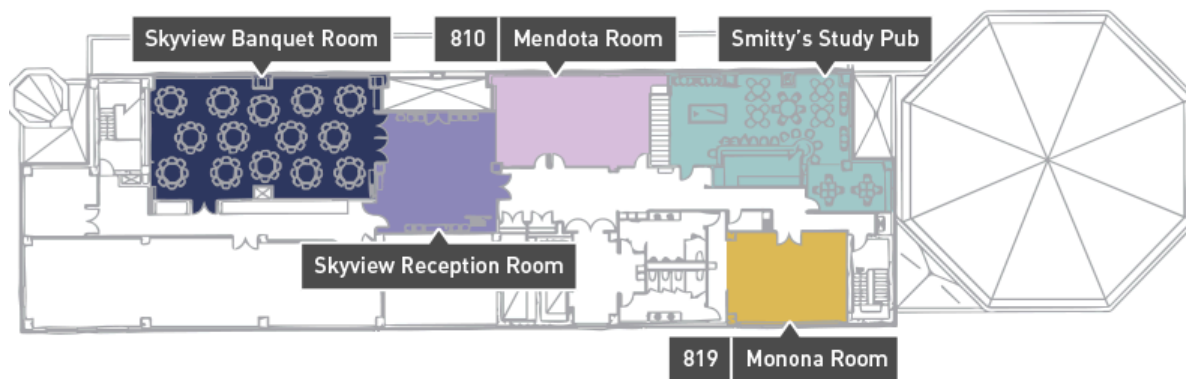

Eighth Floor

Room Capacities

Meeting Room	Pods	Super Pods	Classroom	Lecture	U-Shape	Conference	Square	Banquet	Ceiling Height	Sq. Ft.
201	54	56	50	70	32	20	36	50	11 feet	1,422
203	54	56	50	70	32	20	36	50	11 feet	1,422
219	48	56	40	70	25	20	30	50	12 feet	1,150
221	72	–	70	90	–	–	–	60	12 feet	2,240
212/214	18	–	18	24	20	16	20	20	12 feet	570
216/218	18	–	18	24	20	16	20	20	12 feet	570
212	–	–	12	12	–	10	–	10	12 feet	285
214	–	–	12	12	–	10	–	10	13 feet	285
216	–	–	12	12	–	10	–	10	14 feet	285
218	–	–	12	12	–	10	–	10	15 feet	285
204	–	–	8	12	–	10	–	10	12 feet	230
206	–	–	8	12	–	10	–	10	13 feet	231
208	–	–	8	12	–	10	–	10	14 feet	232
210	–	–	8	12	–	10	–	10	15 feet	233
Skyview	54	60	60	100	26	32	36	90	13 feet	1,511
Monona	30	21	24	30	20	24	20	30	13 feet	600
Auditorium	–	–	150	–	–	–	–	–	21 feet	3,200

When hosting larger events space may be combined to accommodate greater numbers of people than individual listed capacities.