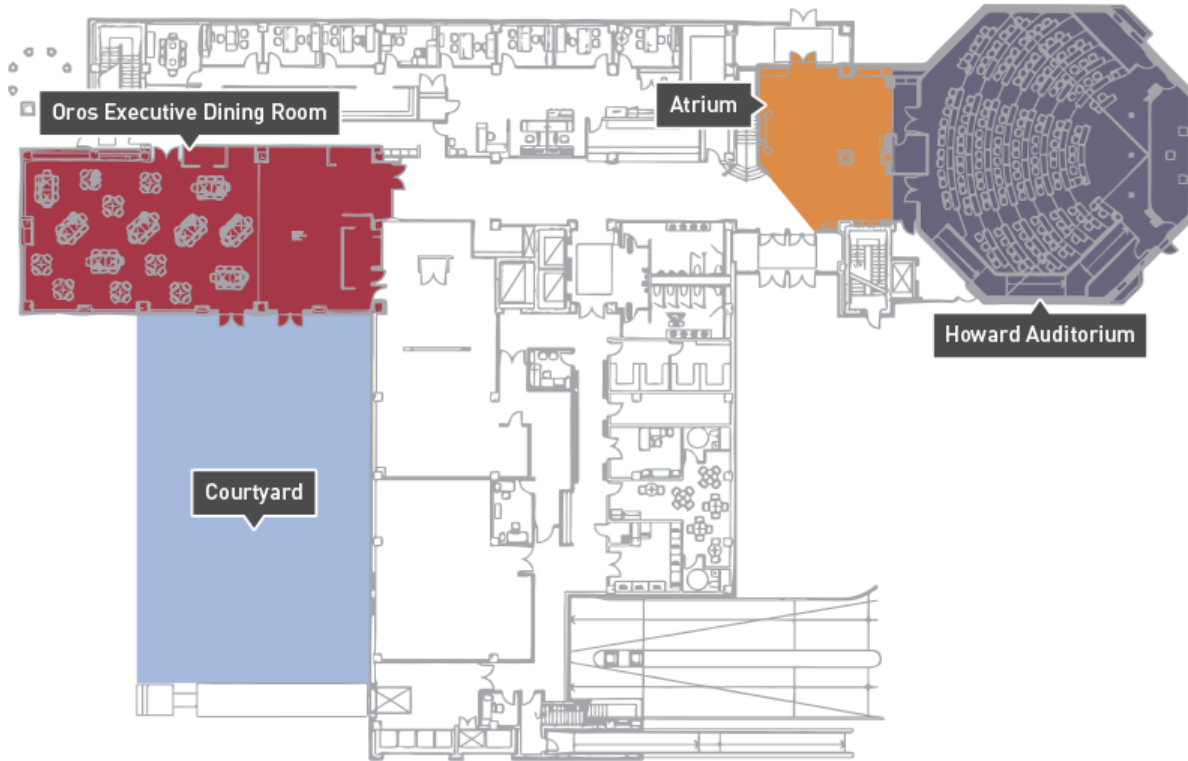

# MEETING AND EVENT SPACE AT THE FLUNO CENTER

From our Oros dining room that can hold 175 to our more intimate Mendota and Monona Rooms – plus dozens of collaborative classroom and breakout room options – we have a variety of sizes, shapes and square footage to fit your next event in Madison, WI. No matter the number in your group, whether you're staying for a few hours or a few days, our conference and meeting spaces are designed to be flexible, comfortable and collaborative.

## First Floor

## Second Floor

## Eighth Floor