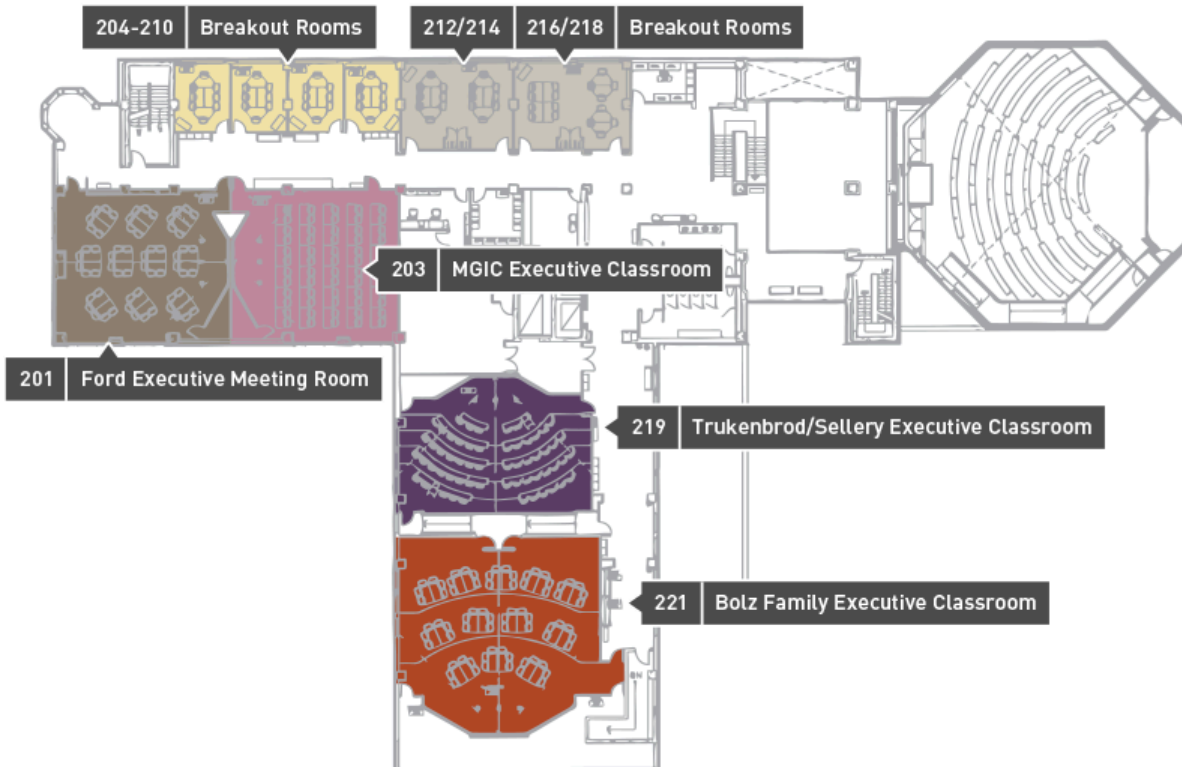

# MEETING AND EVENT SPACE AT THE FLUNO CENTER

From our Oros dining room that can hold 175 to our more intimate Mendota and Monona Rooms – plus dozens of collaborative classroom and breakout room options – we have a variety of sizes, shapes and square footage to fit your next event in Madison, WI. No matter the number in your group, whether you're staying for a few hours or a few days, our conference and meeting spaces are designed to be flexible, comfortable and collaborative.

## First Floor

## Second Floor

## Eighth Floor